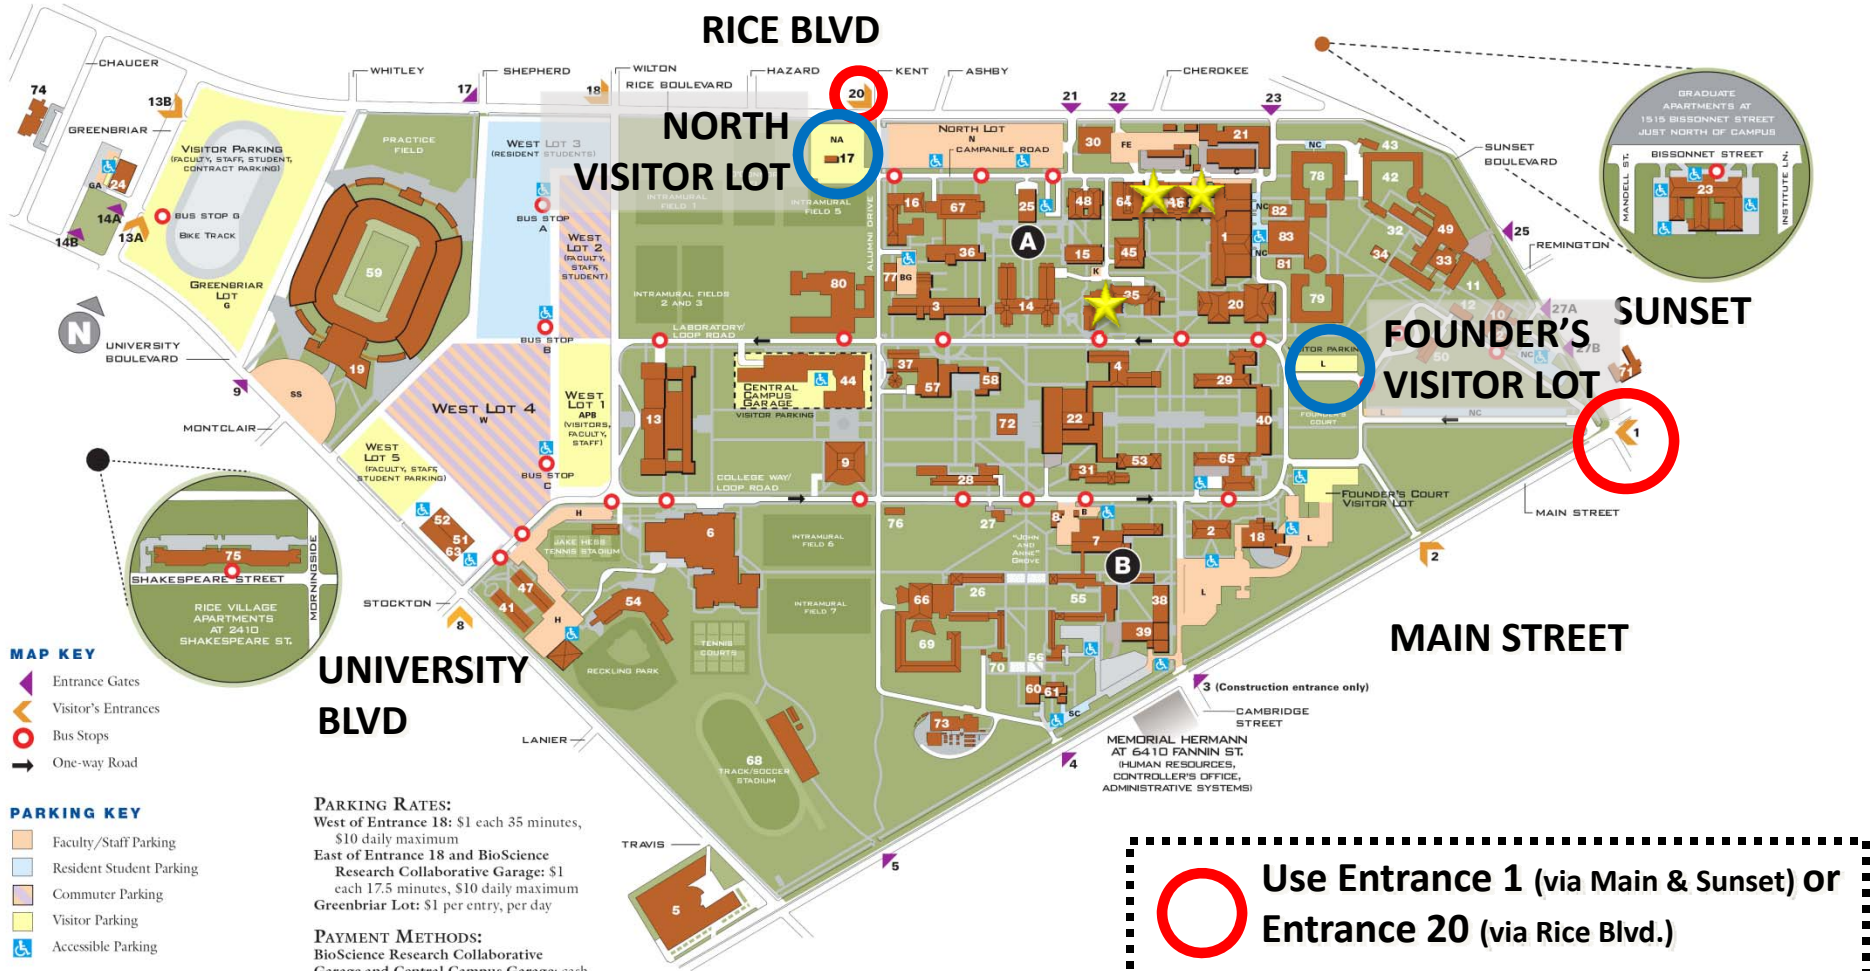

RICE UNIVERSITY CAMPUS MAP

Lost?
 Please call the Department: (713) 348-4949

Use Entrance 1 (via Main & Sunset) OR Entrance 20 (via Rice Blvd.)

Founder's Court Visitor's lot or North Visitor's Lot (credit card required)

Ryon Lab (#64 on map)
Mech Lab (#46 on map)
Keck Hall (#35 on map)